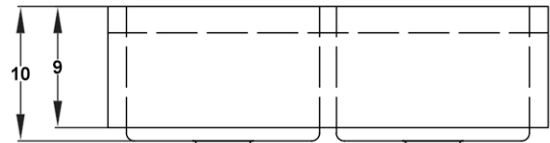

Tidal Sinks Plus Ltd. - P.O. Box 10029 - Winona - Ontario - L8E 5R1

Model: TDL3150

Sink Specifications

Description: Apron Double Bowl Sink- 50/50 15mm Radius

Outside Dimensions: 32 7/8" x 20" x 10"

Material: 304- 18/8 Stainless Steel

Mounting Option: Apron

Finish: Satin

Thickness: 16 Gauge

Sound Proofing: Sound Pads & Undercoating

Warranty: Limited Lifetime

Drain Size: Standard 3 5/8"

Certification: CUPC (Canada)

Cabinet Size: 35" or Larger

Tidal Sinks Plus Ltd is a 100% Canadian owned company, based in southern Ontario.

Our goal is to provide quality sinks that compliment your everyday lifestyle.

Customer service and satisfaction is our top priority.

We have a number of models to choose from - please visit our website to view our full offering.

Included accessories:

Deluxe Drain: TDL9000

Optional accessories:

Grid: TDL2195-SET

Standard Drain: TDL9005

Certification:

For more information on this model, or any other Tidal product, please visit our website www.tidalsinks.com or contact your local retailer for details.

Note that the drawings, templates and .dxf files provided here and on the website are intended to be used as a guide for cutout purposes - please ensure that all sinks are measured and confirmed prior to cutting / installation. Due to manufacturing machinery and/or hand made items, Tidal Sinks Plus Ltd. cannot be held responsible for differences in sink measurements.

The Right Sink