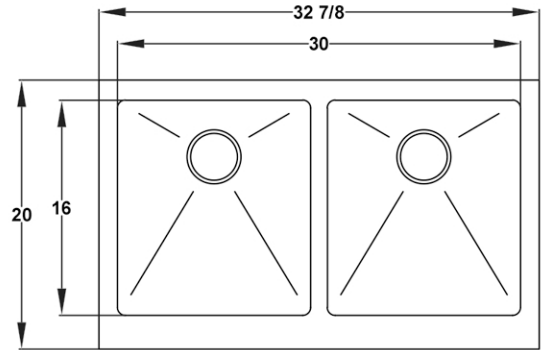

Tidal Sinks Plus Ltd. - P.O. Box 10029 - Winona - Ontario - L8E 5R1

Model: TDL3150

Sink Specifications

Description: Apron Double Bowl Sink- 50/50 15mm Radius

Outside Dimensions: 32 7/8" x 20" x 10"

Material: 304- 18/8 Stainless Steel

Mounting Option: Apron

Finish: Satin

Thickness: 16 Gauge

Sound Proofing: Sound Pads & Undercoating

Warranty: Limited Lifetime

Drain Size: Standard 3 5/8"

Certification: CUPC (Canada)

Cabinet Size: 35" or Larger

Tidal Sinks Plus Ltd is a 100% Canadian owned company, based in southern Ontario.

Our goal is to provide quality sinks that compliment your everyday lifestyle.

Customer service and satisfaction is our top priority.

We have a number of models to choose from - please visit our website to view our full offering.

Included accessories:

Deluxe Drain: TDL9000

Optional accessories:

Grid: TDL2195-SET

Standard Drain: TDL9005

Certification:

For more information on this model, or any other Tidal product, please visit our website www.tidalsinks.com or contact your local retailer for details.

Note that the drawings, templates and .dxf files provided here and on the website are intended to be used as a guide for cutout purposes - please ensure that all sinks are measured and confirmed prior to cutting / installation. Due to manufacturing machinery and/or hand made items, Tidal Sinks Plus Ltd. cannot be held responsible for differences in sink measurements.

The Right Sink