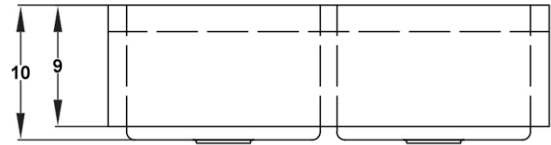

Tidal Sinks Plus Ltd is a 100% Canadian owned company, based in southern Ontario.

Our goal is to provide quality sinks that compliment your everyday lifestyle.

Customer service and satisfaction is our top priority.

We have a number of models to choose from - please visit our website to view our full offering.