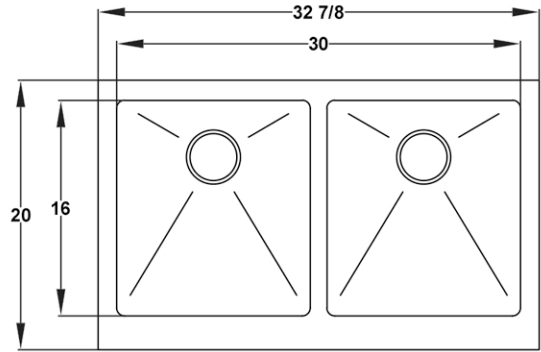

Tidal Sinks Plus Ltd. - P.O. Box 10029 - Winona - Ontario - L8E 5R1

Model: TDL3150-PKG

Sink Specifications

Description: Apron Double Bowl Sink- 50/50 15mm Radius Pkg

Outside Dimensions: 32 7/8" x 20" x 10"

Material: 304- 18/8 Stainless Steel

Mounting Option: Apron

Finish: Satin

Thickness: 16 Gauge

Sound Proofing: Sound Pads & Undercoating

Warranty: Limited Lifetime

Drain Size: Standard 3 5/8"

Certification: CUPC (Canada)

Cabinet Size: 35" or Larger

Tidal Sinks Plus Ltd is a 100% Canadian owned company, based in southern Ontario.

Our goal is to provide quality sinks that compliment your everyday lifestyle.

Customer service and satisfaction is our top priority.

We have a number of models to choose from - please visit our website to view our full offering.

Included accessories:

Grid: TDL2195-SET Deluxe Drain: TDL9000

Optional accessories:

Standard Drain: TDL9005

Certification:

For more information on this model, or any other Tidal product, please visit our website www.tidalsinks.com or contact your local retailer for details.

Note that the drawings, templates and .dxf files provided here and on the website are intended to be used as a guide for cutout purposes - please ensure that all sinks are measured and confirmed prior to cutting / installation. Due to manufacturing machinery and/or hand made items, Tidal Sinks Plus Ltd. cannot be held responsible for differences in sink measurements.

The Right Sink