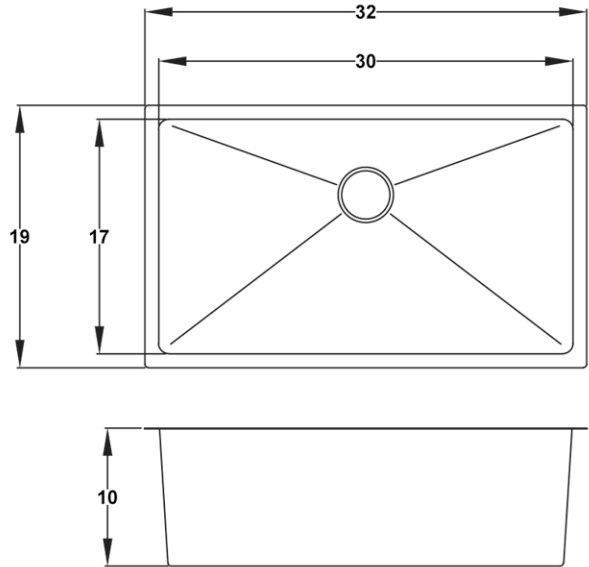

## Sink Specifications

**Description:** Large Single Bowl Sink- 15mm Radius

**Outside Dimensions:** 32" x 19" x 10"

**Material:** 304- 18/8 Stainless Steel

**Mounting Option:** Under Mount (clips included)

**Finish:** Satin

**Thickness:** 16 Gauge

**Sound Proofing:** Sound Pads & Undercoating

**Warranty:** Limited Lifetime

**Drain Size:** Standard 3 5/8"

**Certification:** CUPC (Canada)

**Cabinet Size:** 34" or Larger