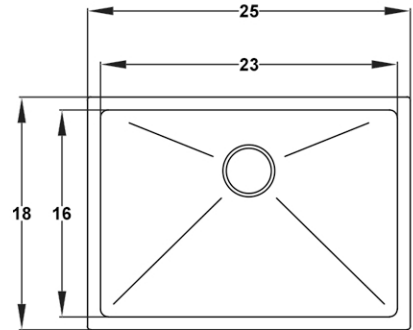

Tidal Sinks Plus Ltd. - P.O. Box 10029 - Winona - Ontario - L8E 5R1

Model: TDL3020-PKG

Sink Specifications

Description: Single Bowl Sink- 15mm Radius Package

Outside Dimensions: 25" x 18" x 12"

Material: 304- 18/8 Stainless Steel

Mounting Option: Under Mount (clips included)

Finish: Satin

Thickness: 16 Gauge

Sound Proofing: Sound Pads & Undercoating

Warranty: Limited Lifetime

Drain Size: Standard 3 5/8"

Certification: CUPC (Canada)

Cabinet Size: 27" or Larger

Tidal Sinks Plus Ltd is a 100% Canadian owned company, based in southern Ontario.

Our goal is to provide quality sinks that compliment your everyday lifestyle.

Customer service and satisfaction is our top priority.

We have a number of models to choose from - please visit our website to view our full offering.

Included accessories:

Grid: TDL2092-0

Deluxe Drain: TDL9000

Optional accessories:

Standard Drain: TDL9005

Certification:

For more information on this model, or any other Tidal product, please visit our website www.tidalsinks.com or contact your local retailer for details.

Note that the drawings, templates and .dxf files provided here and on the website are intended to be used as a guide for cutout purposes - please ensure that all sinks are measured and confirmed prior to cutting / installation. Due to manufacturing machinery and/or hand made items, Tidal Sinks Plus Ltd. cannot be held responsible for differences in sink measurements.

The Right Sink