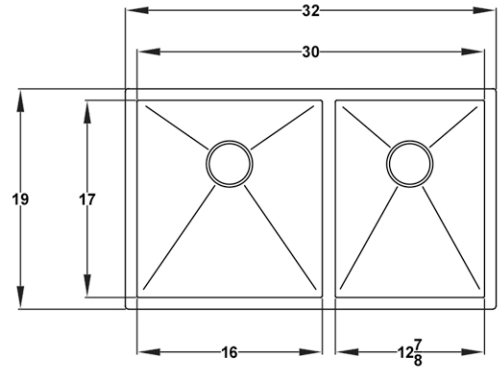

Tidal Sinks Plus Ltd. - P.O. Box 10029 - Winona - Ontario - L8E 5R1

Model: TDL2070

Sink Specifications

Description: Double Bowl Sink- 60/40 Zero Radius

Outside Dimensions: 32" x 19" x 10"

Material: 304- 18/8 Stainless Steel

Mounting Option: Under Mount (clips included)

Finish: Satin

Thickness: 16 Gauge

Sound Proofing: Sound Pads & Undercoating

Warranty: Limited Lifetime

Drain Size: Standard 3 5/8"

Certification: CUPC (Canada)

Cabinet Size: 34" or Larger

Tidal Sinks Plus Ltd is a 100% Canadian owned company, based in southern Ontario.

Our goal is to provide quality sinks that compliment your everyday lifestyle.

Customer service and satisfaction is our top priority.

We have a number of models to choose from - please visit our website to view our full offering.

Included accessories:

Deluxe Drain: TDL9000

Optional accessories:

Grid: TDL2097-SET   Standard Drain: TDL9005

Certification:

For more information on this model, or any other Tidal product, please visit our website www.tidalsinks.com or contact your local retailer for details.

Note that the drawings, templates and .dxf files provided here and on the website are intended to be used as a guide for cutout purposes - please ensure that all sinks are measured and confirmed prior to cutting / installation. Due to manufacturing machinery and/or hand made items, Tidal Sinks Plus Ltd. cannot be held responsible for differences in sink measurements.

The Right Sink