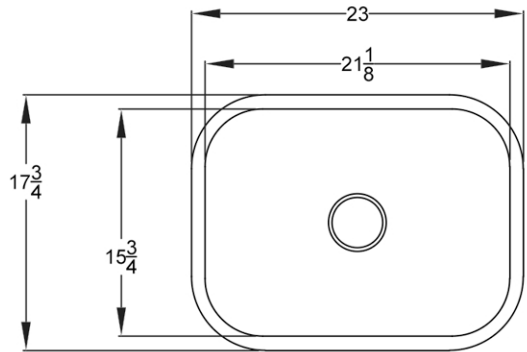

Tidal Sinks Plus Ltd. - P.O. Box 10029 - Winona - Ontario - L8E 5R1

Model: TDL1015

Sink Specifications

Description: Single Bowl Sink

Outside Dimensions: 23" x 17 3/4" x 9"

Material: 304- 18/8 Stainless Steel

Mounting Option: Under Mount (clips included)

Finish: Ultra Satin

Thickness: 18 Gauge

Sound Proofing: Sound Pads & Undercoating

Warranty: Limited Lifetime

Drain Size: Standard 3 5/8"

Certification: CUPC (Canada)

Cabinet Size: 25" or Larger

Tidal Sinks Plus Ltd is a 100% Canadian owned company, based in southern Ontario.

Our goal is to provide quality sinks that compliment your everyday lifestyle.

Customer service and satisfaction is our top priority.

We have a number of models to choose from - please visit our website to view our full offering.

Included accessories:

Standard Drain: TDL9005

Optional accessories:

Grid: TDL1091-5

Deluxe Drain: TDL9000

Certification:

For more information on this model, or any other Tidal product, please visit our website www.tidalsinks.com or contact your local retailer for details.

Note that the drawings, templates and .dxf files provided here and on the website are intended to be used as a guide for cutout purposes - please ensure that all sinks are measured and confirmed prior to cutting / installation. Due to manufacturing machinery and/or hand made items, Tidal Sinks Plus Ltd. cannot be held responsible for differences in sink measurements.

The Right Sink