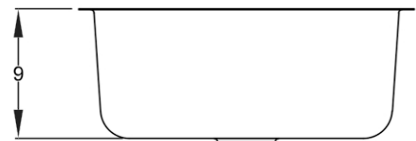

Tidal Sinks Plus Ltd is a 100% Canadian owned company, based in southern Ontario.

Our goal is to provide quality sinks that compliment your everyday lifestyle.

Customer service and satisfaction is our top priority.

We have a number of models to choose from - please visit our website to view our full offering.

Included accessories:

Standard Drain: TDL9005